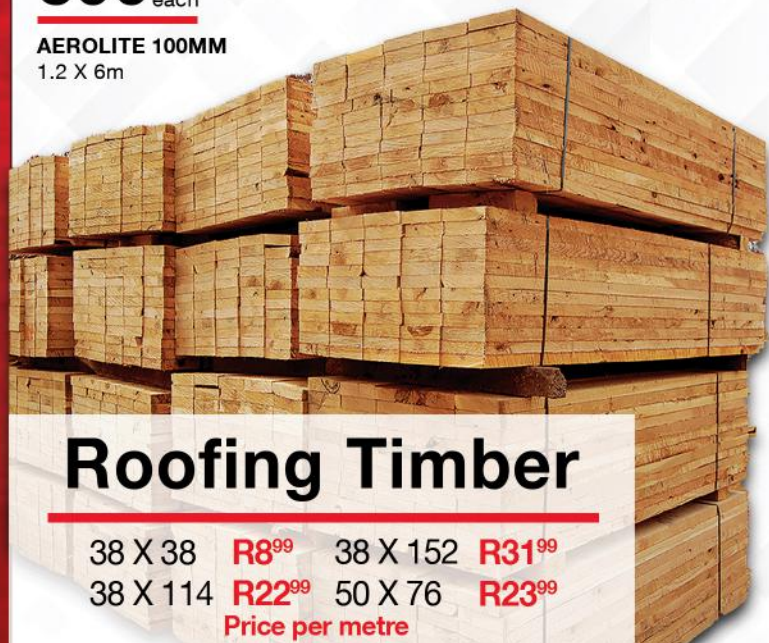

BMI Coverland

8⁵⁰
each

ROOF TILES
Double Roman
All Colours

549⁹⁰
each

SHUTTER PLY
1220 x 18 x 2440

RHINO CEILING BOARD
1.2 X 3.0m x 9mm **R209.90**
1.2 X 3.6m x 9mm **R319.90**

Roofing Timber

38 X 38 **R8⁹⁹** 38 X 152 **R31⁹⁹**
38 X 114 **R22⁹⁹** 50 X 76 **R23⁹⁹**
Price per metre