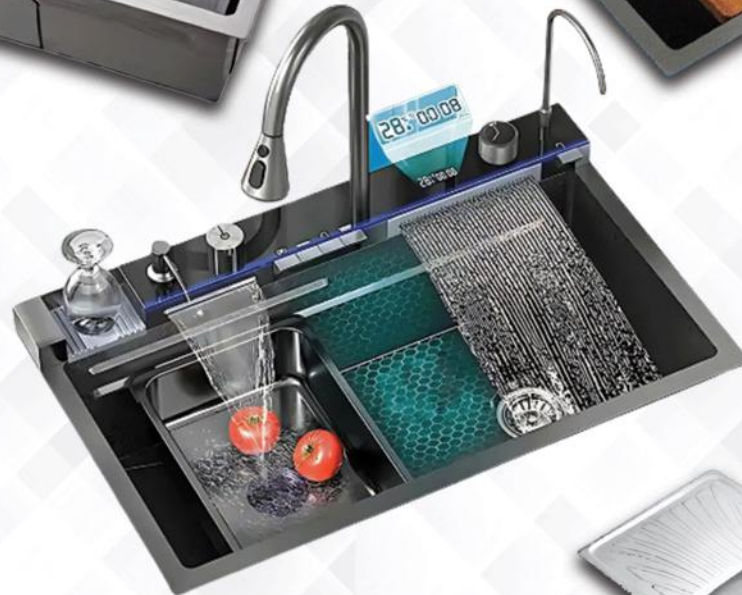

4499⁹⁰ each
KITCHEN SINK
Multifunction Essential

4899⁹⁰ each
KITCHEN SINK
Multifunction Intermediate

8999⁹⁰ each
KITCHEN SINK
Multifunction Advanced

Get the best
KITCHEN SINKS
Deals

499⁹⁰ each
DROP IN SINK SINGLE
910 mm x 460mm