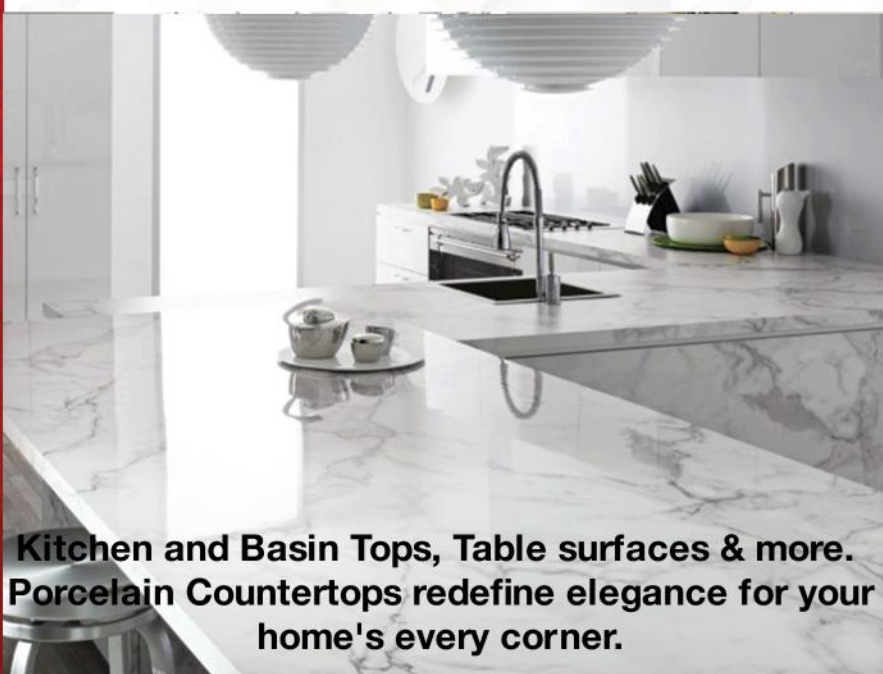

139⁹⁰
Per Sqm

**GLAZED POLISHED
PORCELAIN TILE**
600mm x 600mm

Kitchen and Basin Tops, Table surfaces & more. Porcelain Countertops redefine elegance for your home's every corner.

MarbleX
PORCELAIN COUNTER TOPS